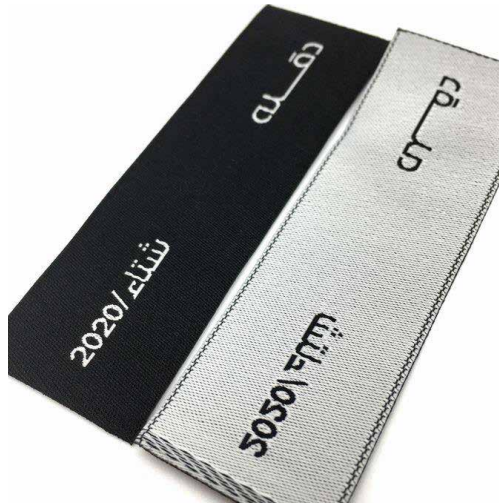

High Definition Label

Woven Satin Label

Branded Labels

Woven Edge Label

Badge Label

Ultrasonic Cutting Label

DESIGNER STICKER

Transfer Sticker

PVC Sticker

PVC LABEL

Die cut Labels

Embossed PVC Label

Engraved PVC Label

RUBBER BADGE

Rubber Embossed Badge

Engraving Badge

PRINTED LABEL

Satin Printed Label

Taffeta Label

Black Satin Printed Label

HEAT TRANSFER LABEL

Heat Transfer Label

High Density Transfer Sticker

HANG TAG