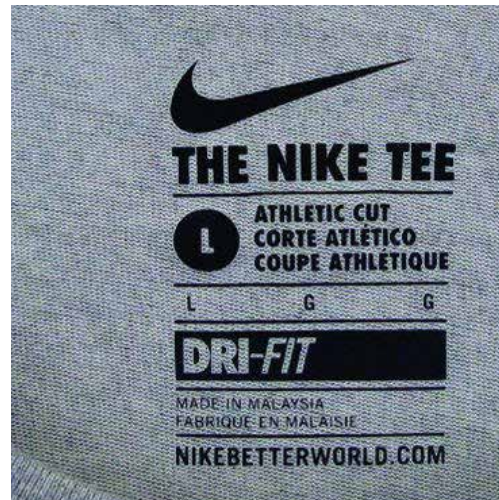

High Definition Label

Woven Satin Label

Branded Labels

Woven Edge Label

Badge Label

Ultrasonic Cutting Label

DESIGNER STICKER

Transfer Sticker

PVC Sticker

PVC LABEL

Die cut Labels

Embossed PVC Label

Engraved PVC Label

RUBBER BADGE

Rubber Embossed Badge

Engraving Badge

PRINTED LABEL

Satin Printed Label

Taffeta Label

Black Satin Printed Label

HEAT TRANSFER LABEL

Heat Transfer Label

High Density Transfer Sticker

HANG TAG